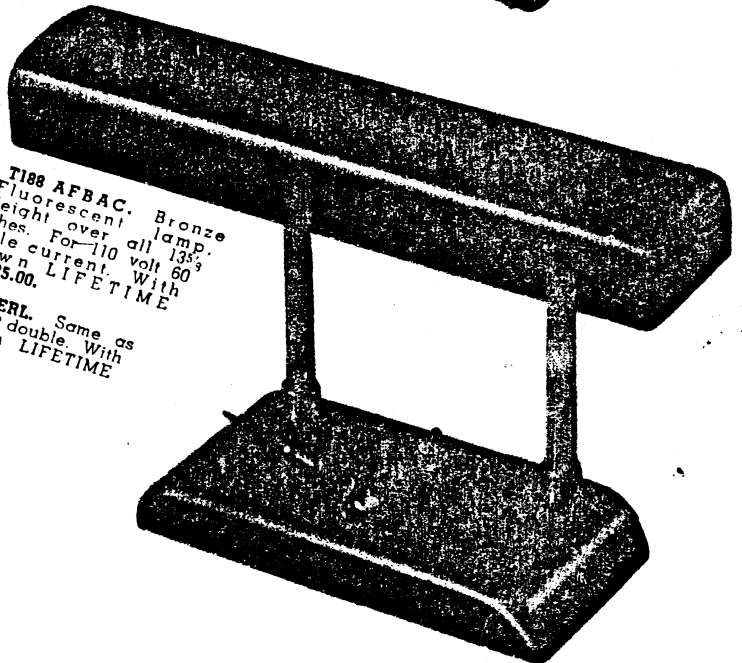

T188 AFBAC. Bronze Fluorescent lamp. Height over all 13 1/2 inches. For 110 volt 60 cycle current. With Brown LIFETIME Pen $25.00.